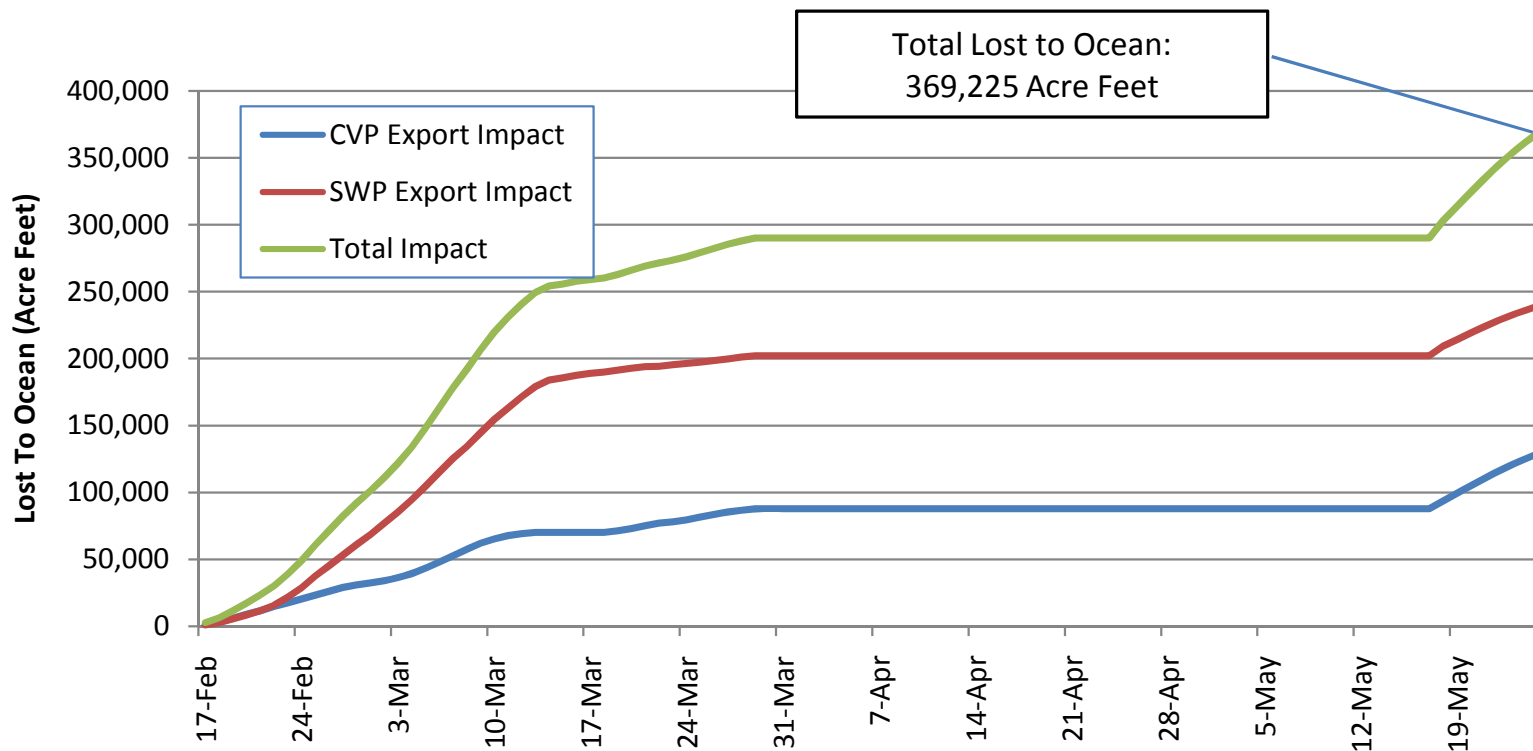

2009 Cumulative Export Impacts From Delta Smelt BiOp Restrictions

Total Lost to Ocean:
369,225 Acre Feet